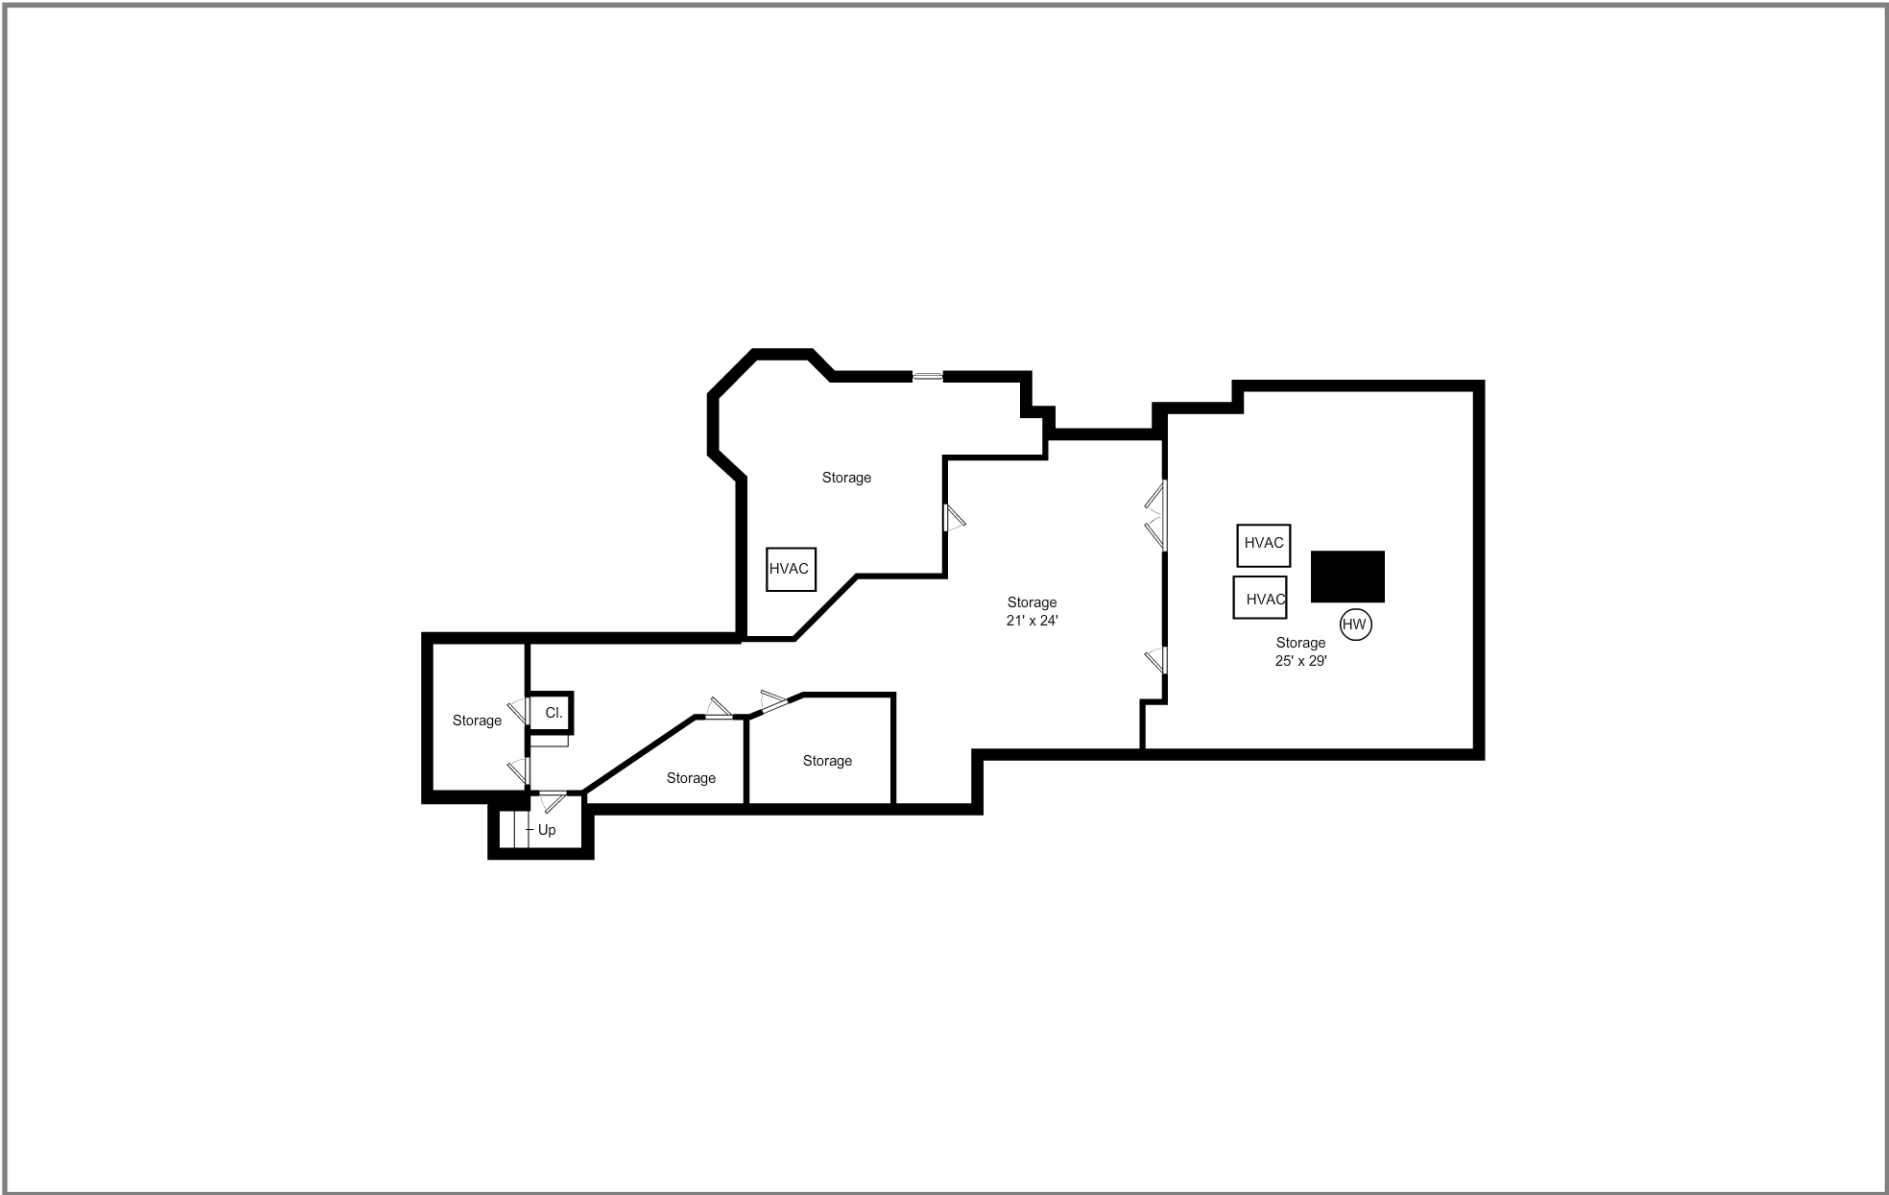

**286 Warren Street** First Floor

0 ft 2 8 ft

powered by 2020 Ioviva

This floor plan is a representation and should not be relied on exclusively. Measurements should be verified to ensure accuracy.

286 Warren Street Second Floor

powered by 2020 Ioviva

This floor plan is a representation and should not be relied on exclusively. Measurements should be verified to ensure accuracy.

286 Warren Street Third Floor

powered by 2020 Ioviva

This floor plan is a representation and should not be relied on exclusively. Measurements should be verified to ensure accuracy.

**286 Warren Street** Lower Level

powered by 2020 Ioviva

This floor plan is a representation and should not be relied on exclusively. Measurements should be verified to ensure accuracy.