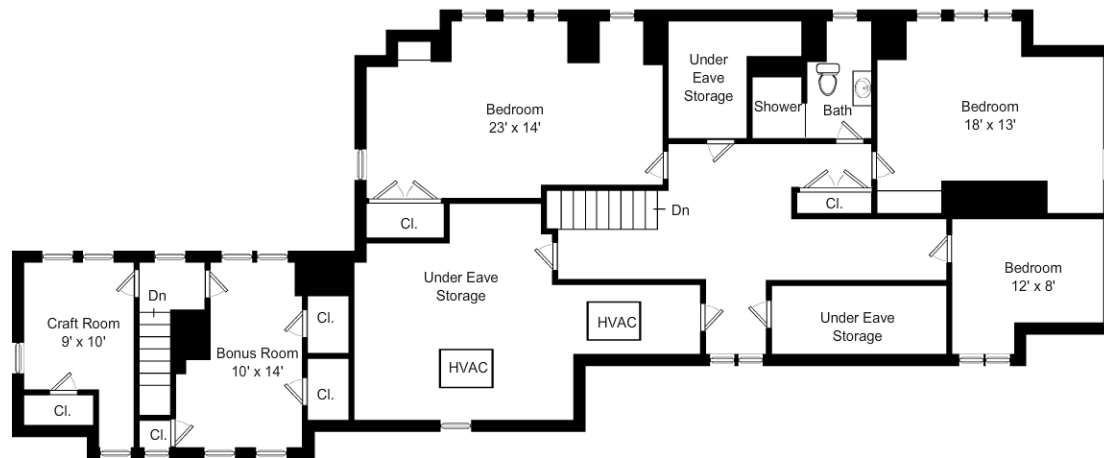

**286 Warren Street** First Floor

0 ft 2 8 ft

powered by 2020 Ioviva

This floor plan is a representation and should not be relied on exclusively. Measurements should be verified to ensure accuracy.

286 Warren Street Second Floor

powered by 2020 Ioviva

This floor plan is a representation and should not be relied on exclusively. Measurements should be verified to ensure accuracy.

286 Warren Street Third Floor

powered by 2020 Ioviva

This floor plan is a representation and should not be relied on exclusively. Measurements should be verified to ensure accuracy.

**286 Warren Street** Lower Level

powered by 2020 Ioviva

This floor plan is a representation and should not be relied on exclusively. Measurements should be verified to ensure accuracy.