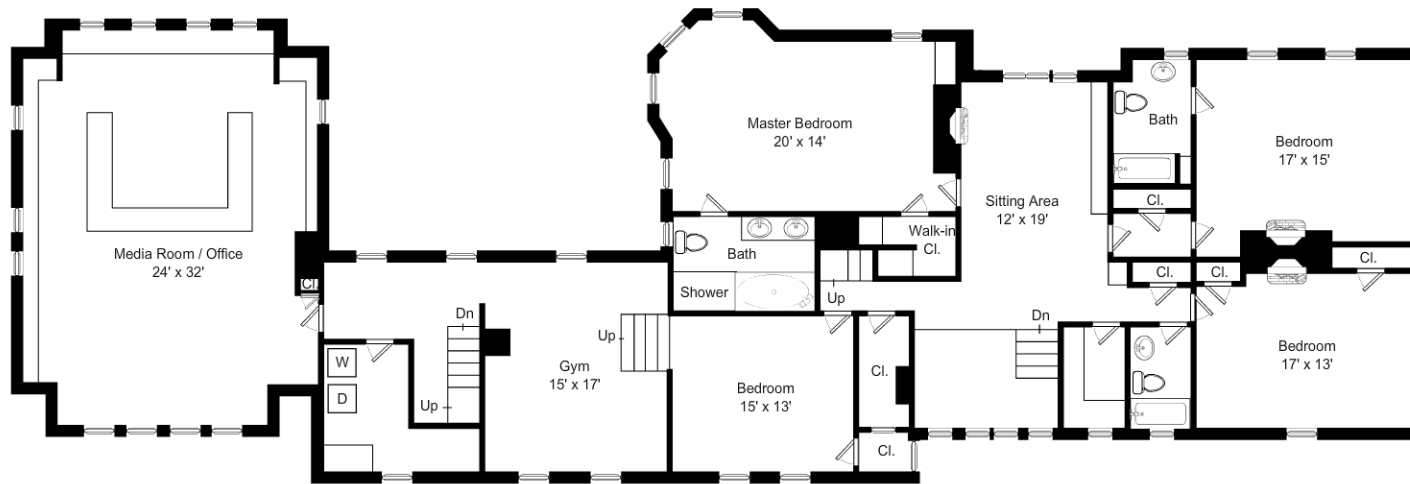

**286 Warren Street** First Floor

0 ft 2 8 ft

powered by 2020 Ioviva

This floor plan is a representation and should not be relied on exclusively. Measurements should be verified to ensure accuracy.

286 Warren Street Second Floor

powered by 2020 Ioviva

This floor plan is a representation and should not be relied on exclusively. Measurements should be verified to ensure accuracy.

286 Warren Street Third Floor

powered by 2020 Ioviva

This floor plan is a representation and should not be relied on exclusively. Measurements should be verified to ensure accuracy.

**286 Warren Street** Lower Level

powered by 2020 Ioviva

This floor plan is a representation and should not be relied on exclusively. Measurements should be verified to ensure accuracy.